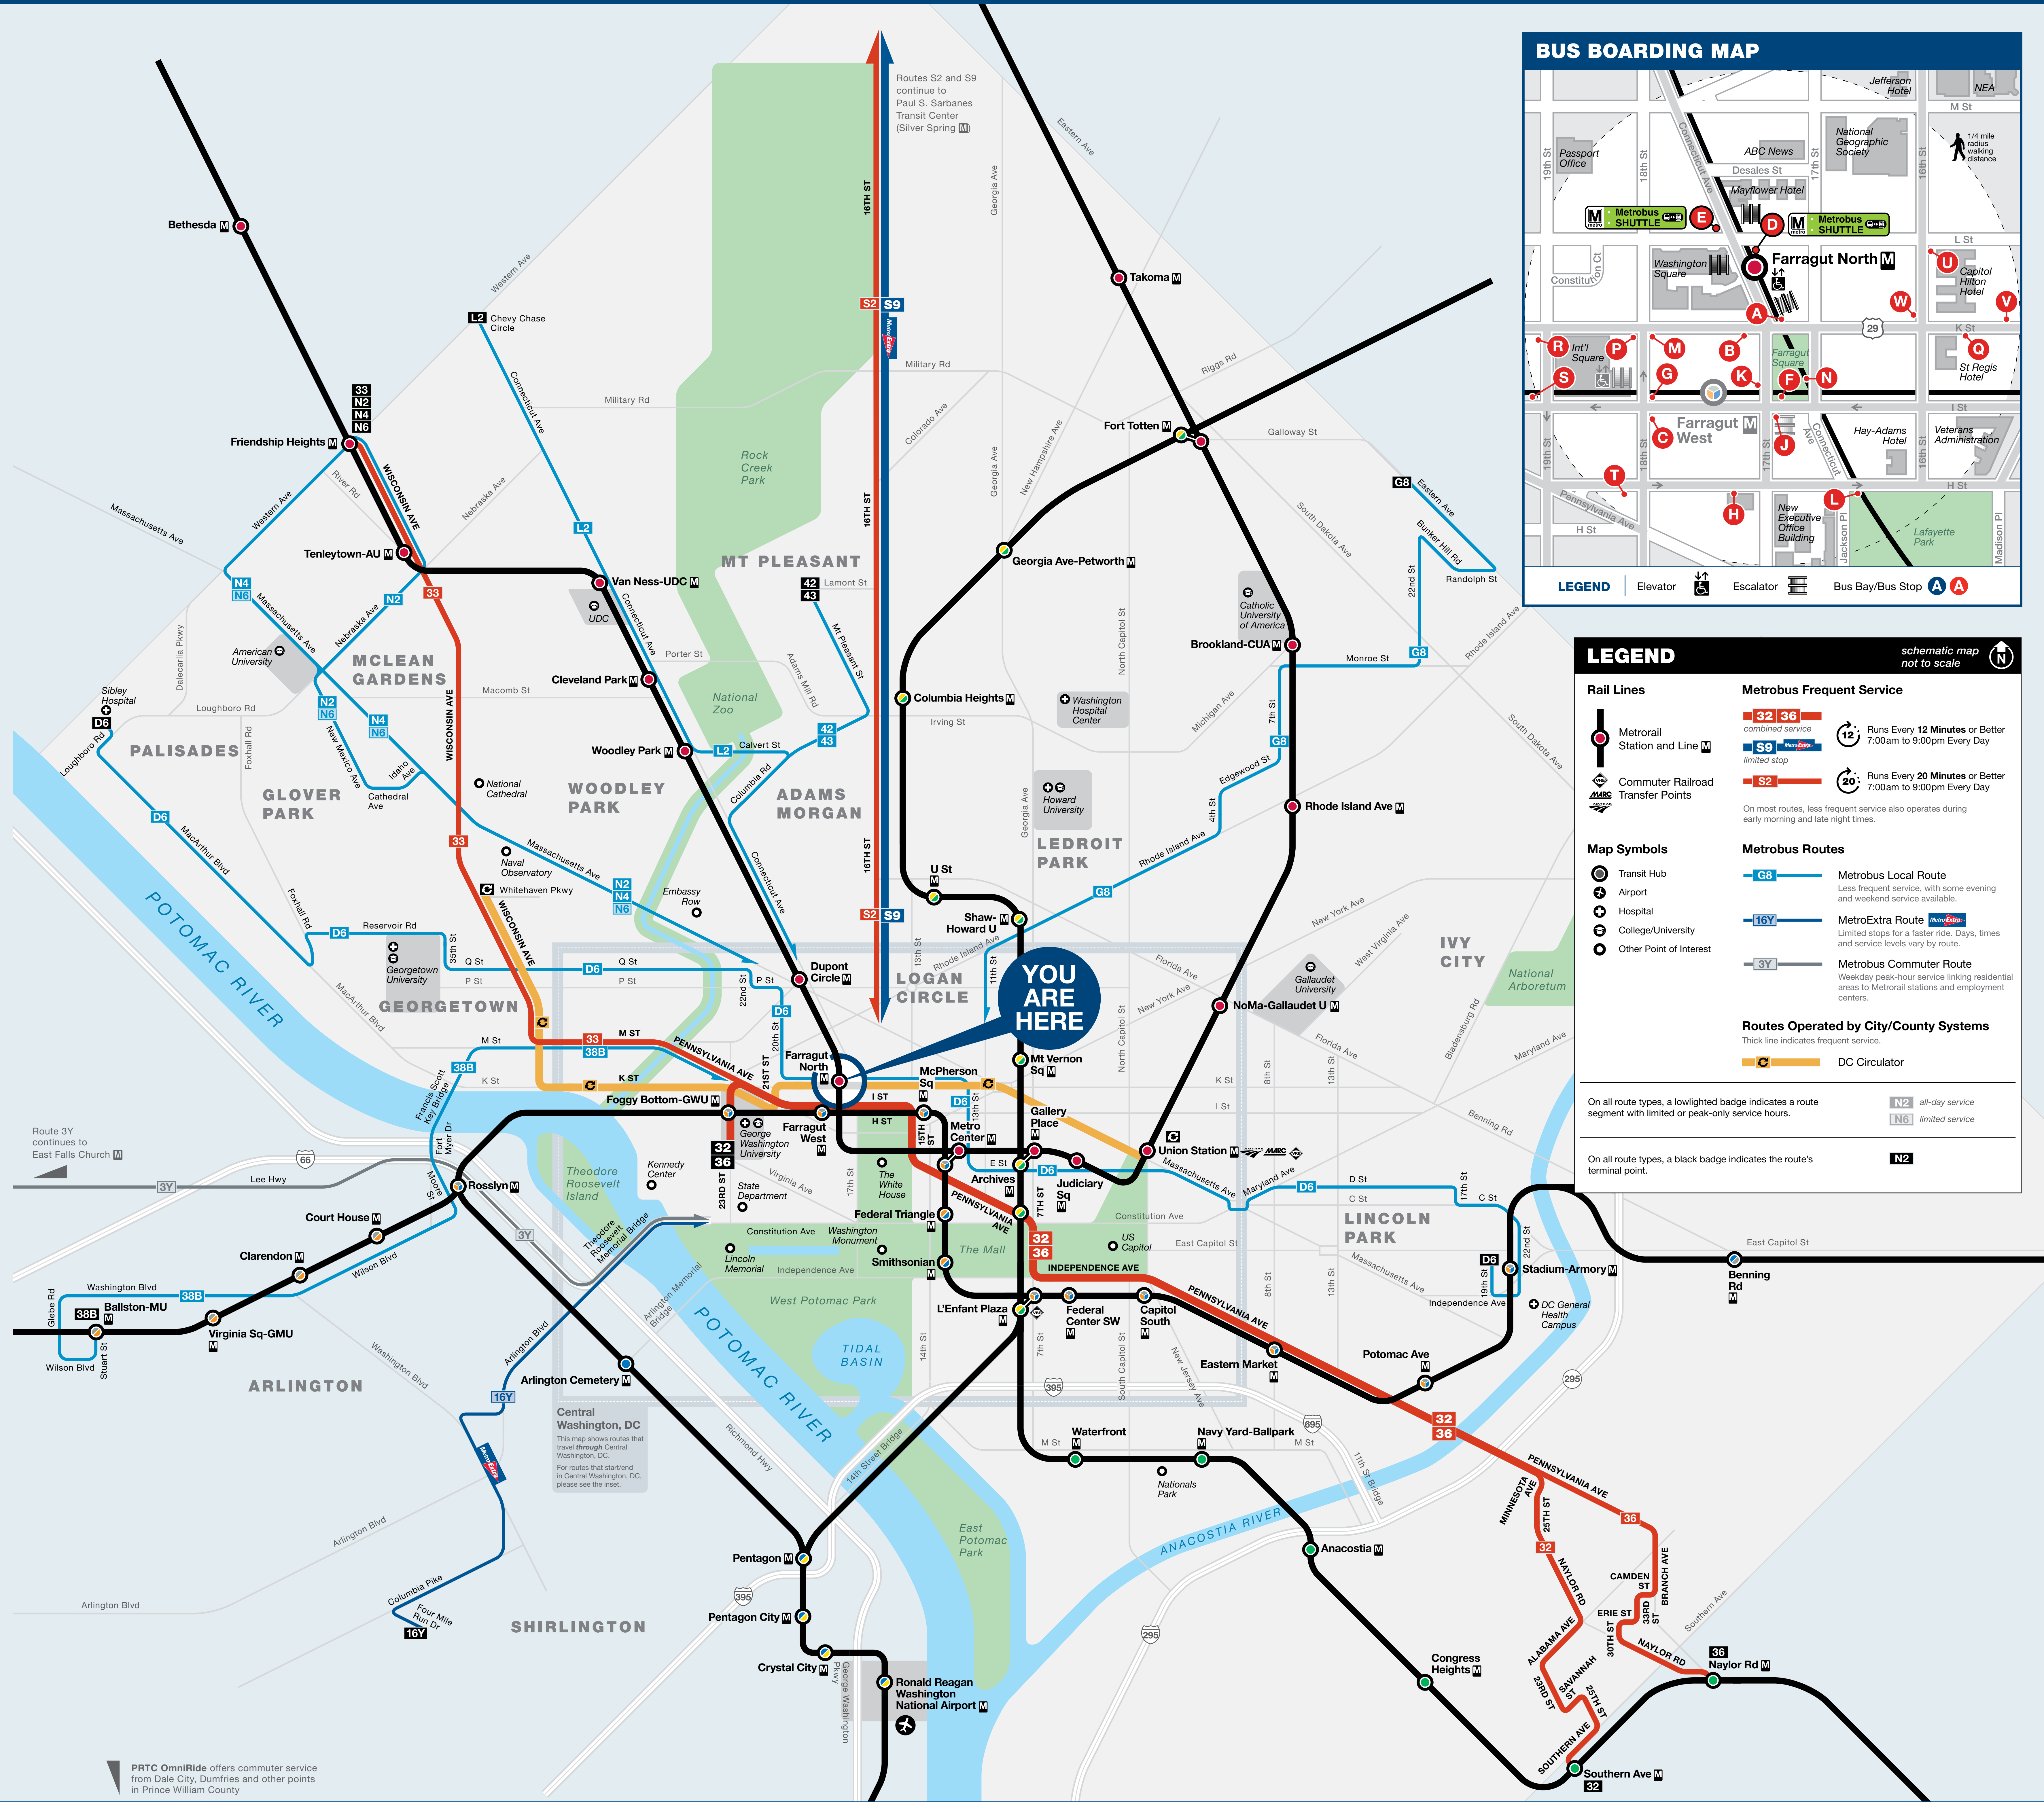

Bus Service from Farragut North

LEGEND

Rail Lines

- MetroRail Station and Line
- Commuter Railroad Transfer Points

Map Symbols

- Transit Hub
- Airport
- Hospital
- College/University
- Other Point of Interest

The table shows approximate minutes between buses; check schedules for full details.

ROUTE	DESTINATION	BOARD AT BUS STOP	MONDAY TO FRIDAY				SATURDAY		SUNDAY	
			AM RUSH	MIDDAY	PM RUSH	EVENING	DAY	EVENING	DAY	EVENING
METROBUS FREQUENT SERVICE										
32 36	Potomac Park	F S	5-10	10	10	12-30	10-15	10-30	12-15	12-30
32 36	Pennsylvania Ave & Minnesota Ave SE	H T	10	10	5-10	12-30	10-15	10-30	12-15	12-30
33	Friendship Heights M	F S	10-20	10-20	6-12	10-15	12	12-30	12	12-30
33	Federal Triangle M	H T	6-12	10-20	10-20	10-15	12	12-30	12	12-30
S2	Paul S. Sarbanes TC (Silver Spring M)	U	10-15	12-15	10-12	15-20	15	15-20	20	15-20
S2	Federal Triangle M	U	10	12-15	15	15-20	15	15-20	20	20
S9	Paul S. Sarbanes TC (Silver Spring M)	V	12	12	5-8	10-15	12	12-15	12	12
METROBUS										
3Y	McPherson Sq M	B	25	--	--	--	--	--	--	--
3Y	East Falls Church M	F	--	--	30	--	--	--	--	--
16Y	Barcroft	A V	20	--	24	--	--	--	--	--
32	Southern Ave M	H T	20	20	12	20	20	20-30	24	24
36	Naylor Rd M	H T	20	20	12	20	20	20-30	24	24
38B	Ballston-MU M	G N S	15-20	15	15	15-30	30	30	30	30
42 43	Mt Pleasant	D	15-20	10-12	9	12-20	15	20-24	15	20-24
42 43	Kennedy Center	E	9*	7-17	9-20*	15-30	10-20	20-24	10-20	20-24
D6	Sibley Hospital	A V	15	30	15	30-40	30	30-40	35	40
D6	Stadium-Armory M	B P	15	30	15	30	30	30	35	40
G8	Avondale	N	15-20	30	12	20-30	30	30	30	30-45
L2	Chevy Chase Circle	D N	10	20	10	20-30	30	30	24-30	36
N2 N4 N6	Friendship Heights M	D J	17	17	10	15-24	35-45*	35-45*	35-45*	35-45*
DC CIRCULATOR										
C	Georgetown	A	10	10	10	10	10	10	10	10
C	Union Station M	B	10	10	10	10	10	10	10	10