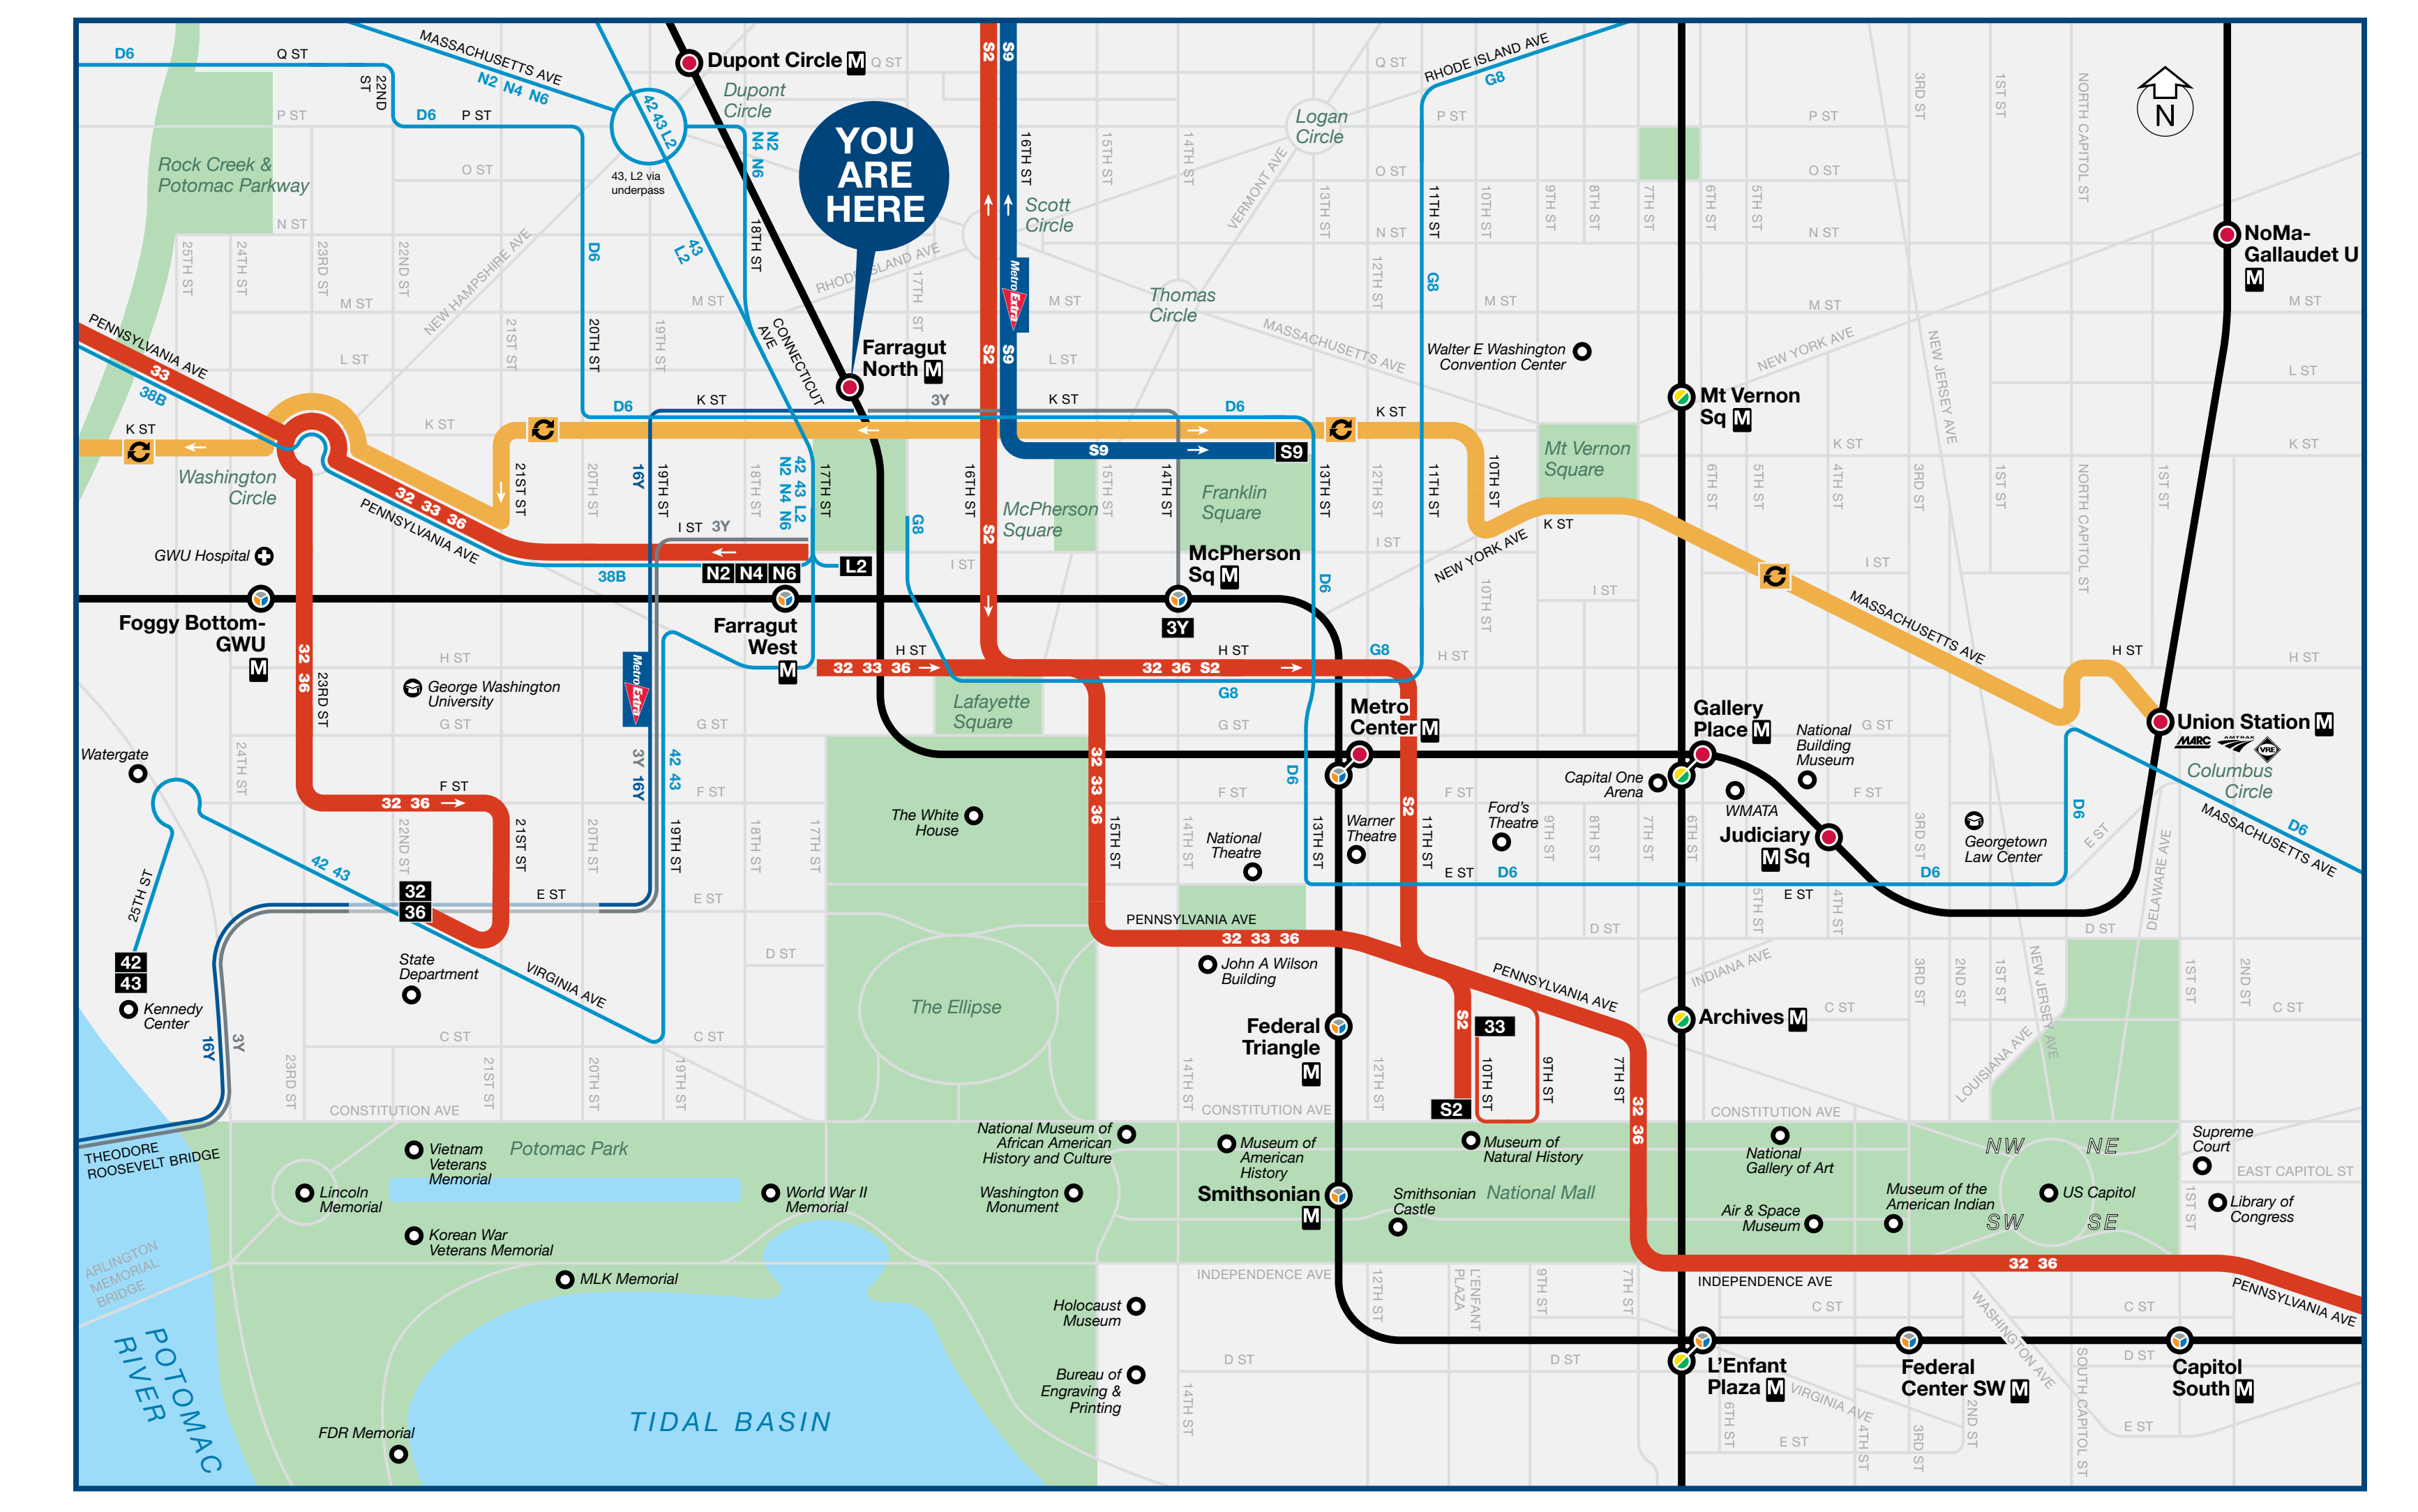

CENTRAL WASHINGTON DC

Bus service is subject to change. Check wmata.com for updates. December 2021

information wmata.com | 202-637-7000 | 202-638-3780
Para busETA y información general, llame al 202-637-7000 (TTY 202-638-3780) o visite wmata.com.
정보나 busETA 또는 언어 지원 관련 문의는 202-637-7000 (TTY 202-638-3780) 으로 전화하십시오.
스페어 언어 문의는 T를 누르고, 기타 언어 관련 문의는 888을 누른 후 5를 누르십시오. 또는 wmata.com 을 방문하십시오.

metroAlerts
Sign up today at wmata.com/MetroAlerts

Metro is accessible.
Metro es accesible.
메트로는 접속 가능합니다.