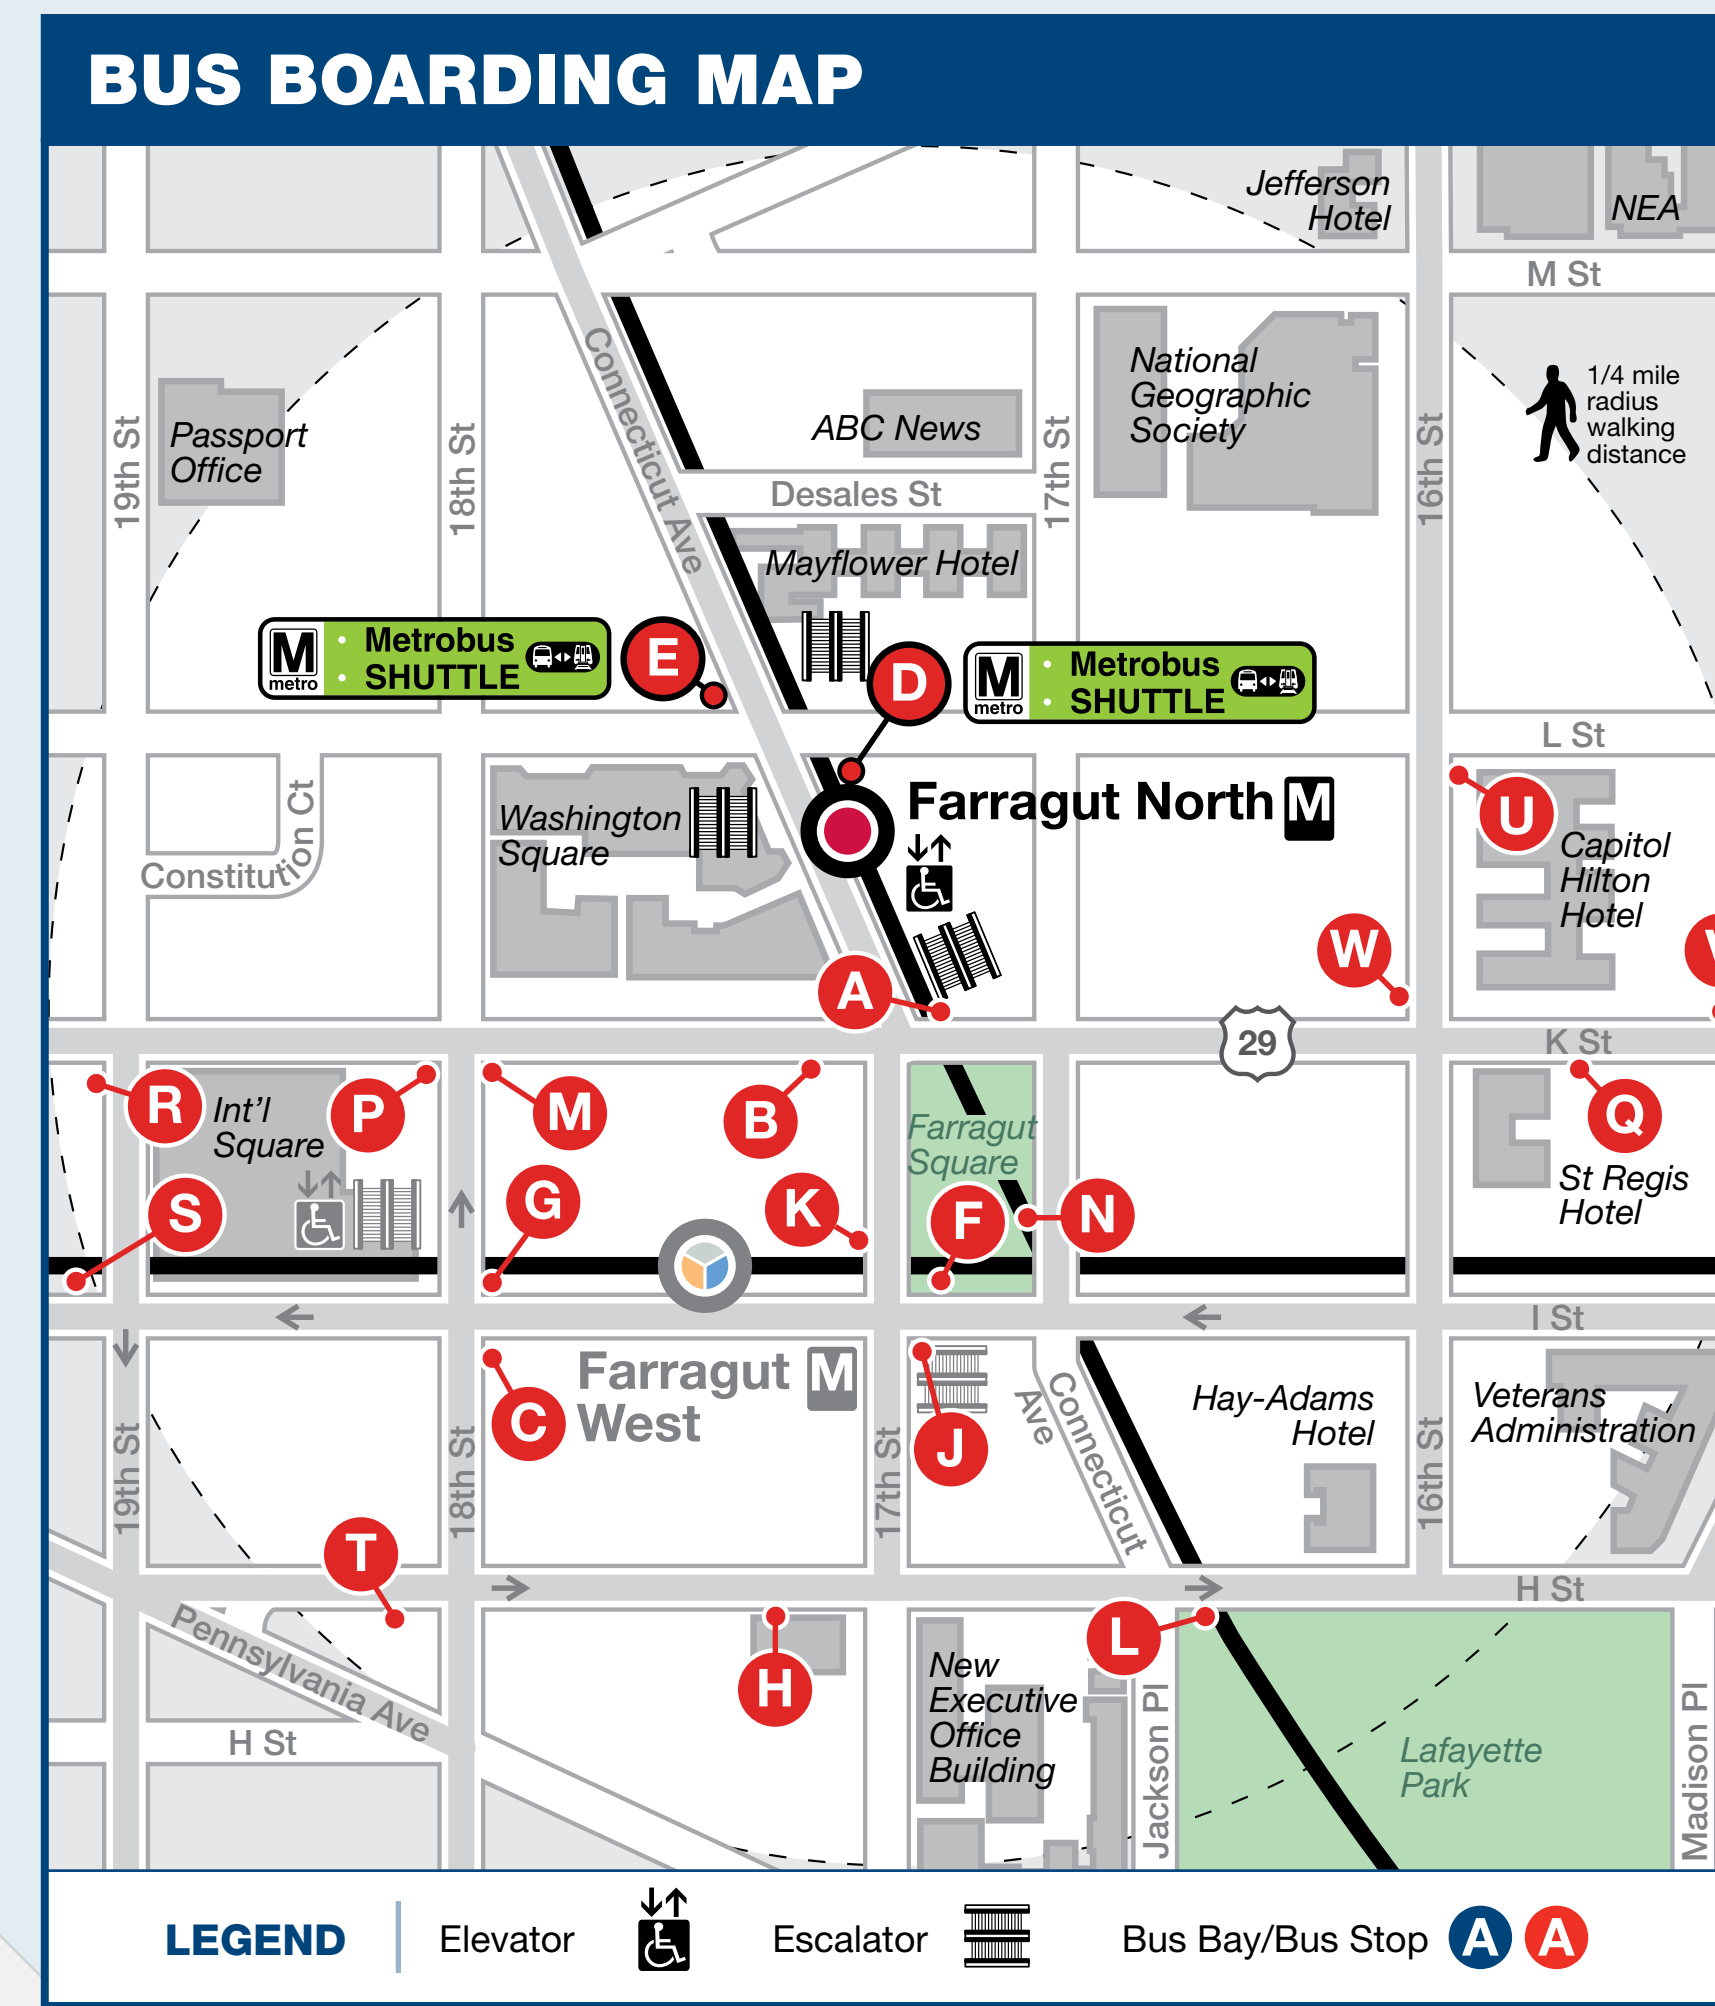

Bus Service from Farragut North

LEGEND

Rail Lines

- MetroRail Station and Line
- Commuter Railroad Transfer Points

Map Symbols

- Transit Hub
- Airport
- Hospital
- College/University
- Other Point of Interest

The table shows approximate minutes between buses; check schedules for full details.

ROUTE	DESTINATION	BOARD AT BUS STOP	MONDAY TO FRIDAY				SATURDAY		SUNDAY	
			AM RUSH	MIDDAY	PM RUSH	EVENING	DAY	EVENING	DAY	EVENING
METROBUS FREQUENT SERVICE										
32 36	Potomac Park	F S	5-10	10	10	12-30	10-15	10-30	12-15	12-30
32 36	Pennsylvania Ave & Minnesota Ave SE	H T	10	10	5-10	12-30	10-15	10-30	12-15	12-30
33	Friendship Heights M	F S	10-20	10-20	6-12	10-15	12	12-30	12	12-30
33	Federal Triangle M	H T	6-12	10-20	10-20	10-15	12	12-30	12	12-30
S2	Paul S. Sarbanes TC (Silver Spring M)	U	10-15	12-15	10-12	15-20	15	15-20	20	15-20
S2	Federal Triangle M	U	10	12-15	15	15-20	15	15-20	20	20
S9	Paul S. Sarbanes TC (Silver Spring M)	V	12	12	5-8	10-15	12	12-15	12	12
METROBUS										
3Y	McPherson Sq M	B	25	--	--	--	--	--	--	--
3Y	East Falls Church M	F	--	--	30	--	--	--	--	--
16Y	Barcroft	A V	20	--	24	--	--	--	--	--
32	Southern Ave M	H T	20	20	12	20	20	20-30	24	24
36	Naylor Rd M	H T	20	20	12	20	20	20-30	24	24
38B	Ballston-MU M	G N S	15-20	15	15	15-30	30	30	30	30
42 43	Mt Pleasant	D	15-20	10-12	9	12-20	15	20-24	15	20-24
42 43	Kennedy Center	E	9*	7-17	9-20*	15-30	10-20	20-24	10-20	20-24
D6	Sibley Hospital	A V	15	30	15	30-40	30	30-40	35	40
D6	Stadium-Armory M	B P	15	30	15	30	30	30	35	40
G8	Avondale	N	15-20	30	12	20-30	30	30	30	30-45
L2	Chevy Chase Circle	D N	10	20	10	20-30	30	30	24-30	36
N2 N4 N6	Friendship Heights M	D J	17	17	10	15-24	35-45*	35-45*	35-45*	35-45*
DC CIRCULATOR										
C	Georgetown	A	10	10	10	10	10	10	10	10
C	Union Station M	B	10	10	10	10	10	10	10	10